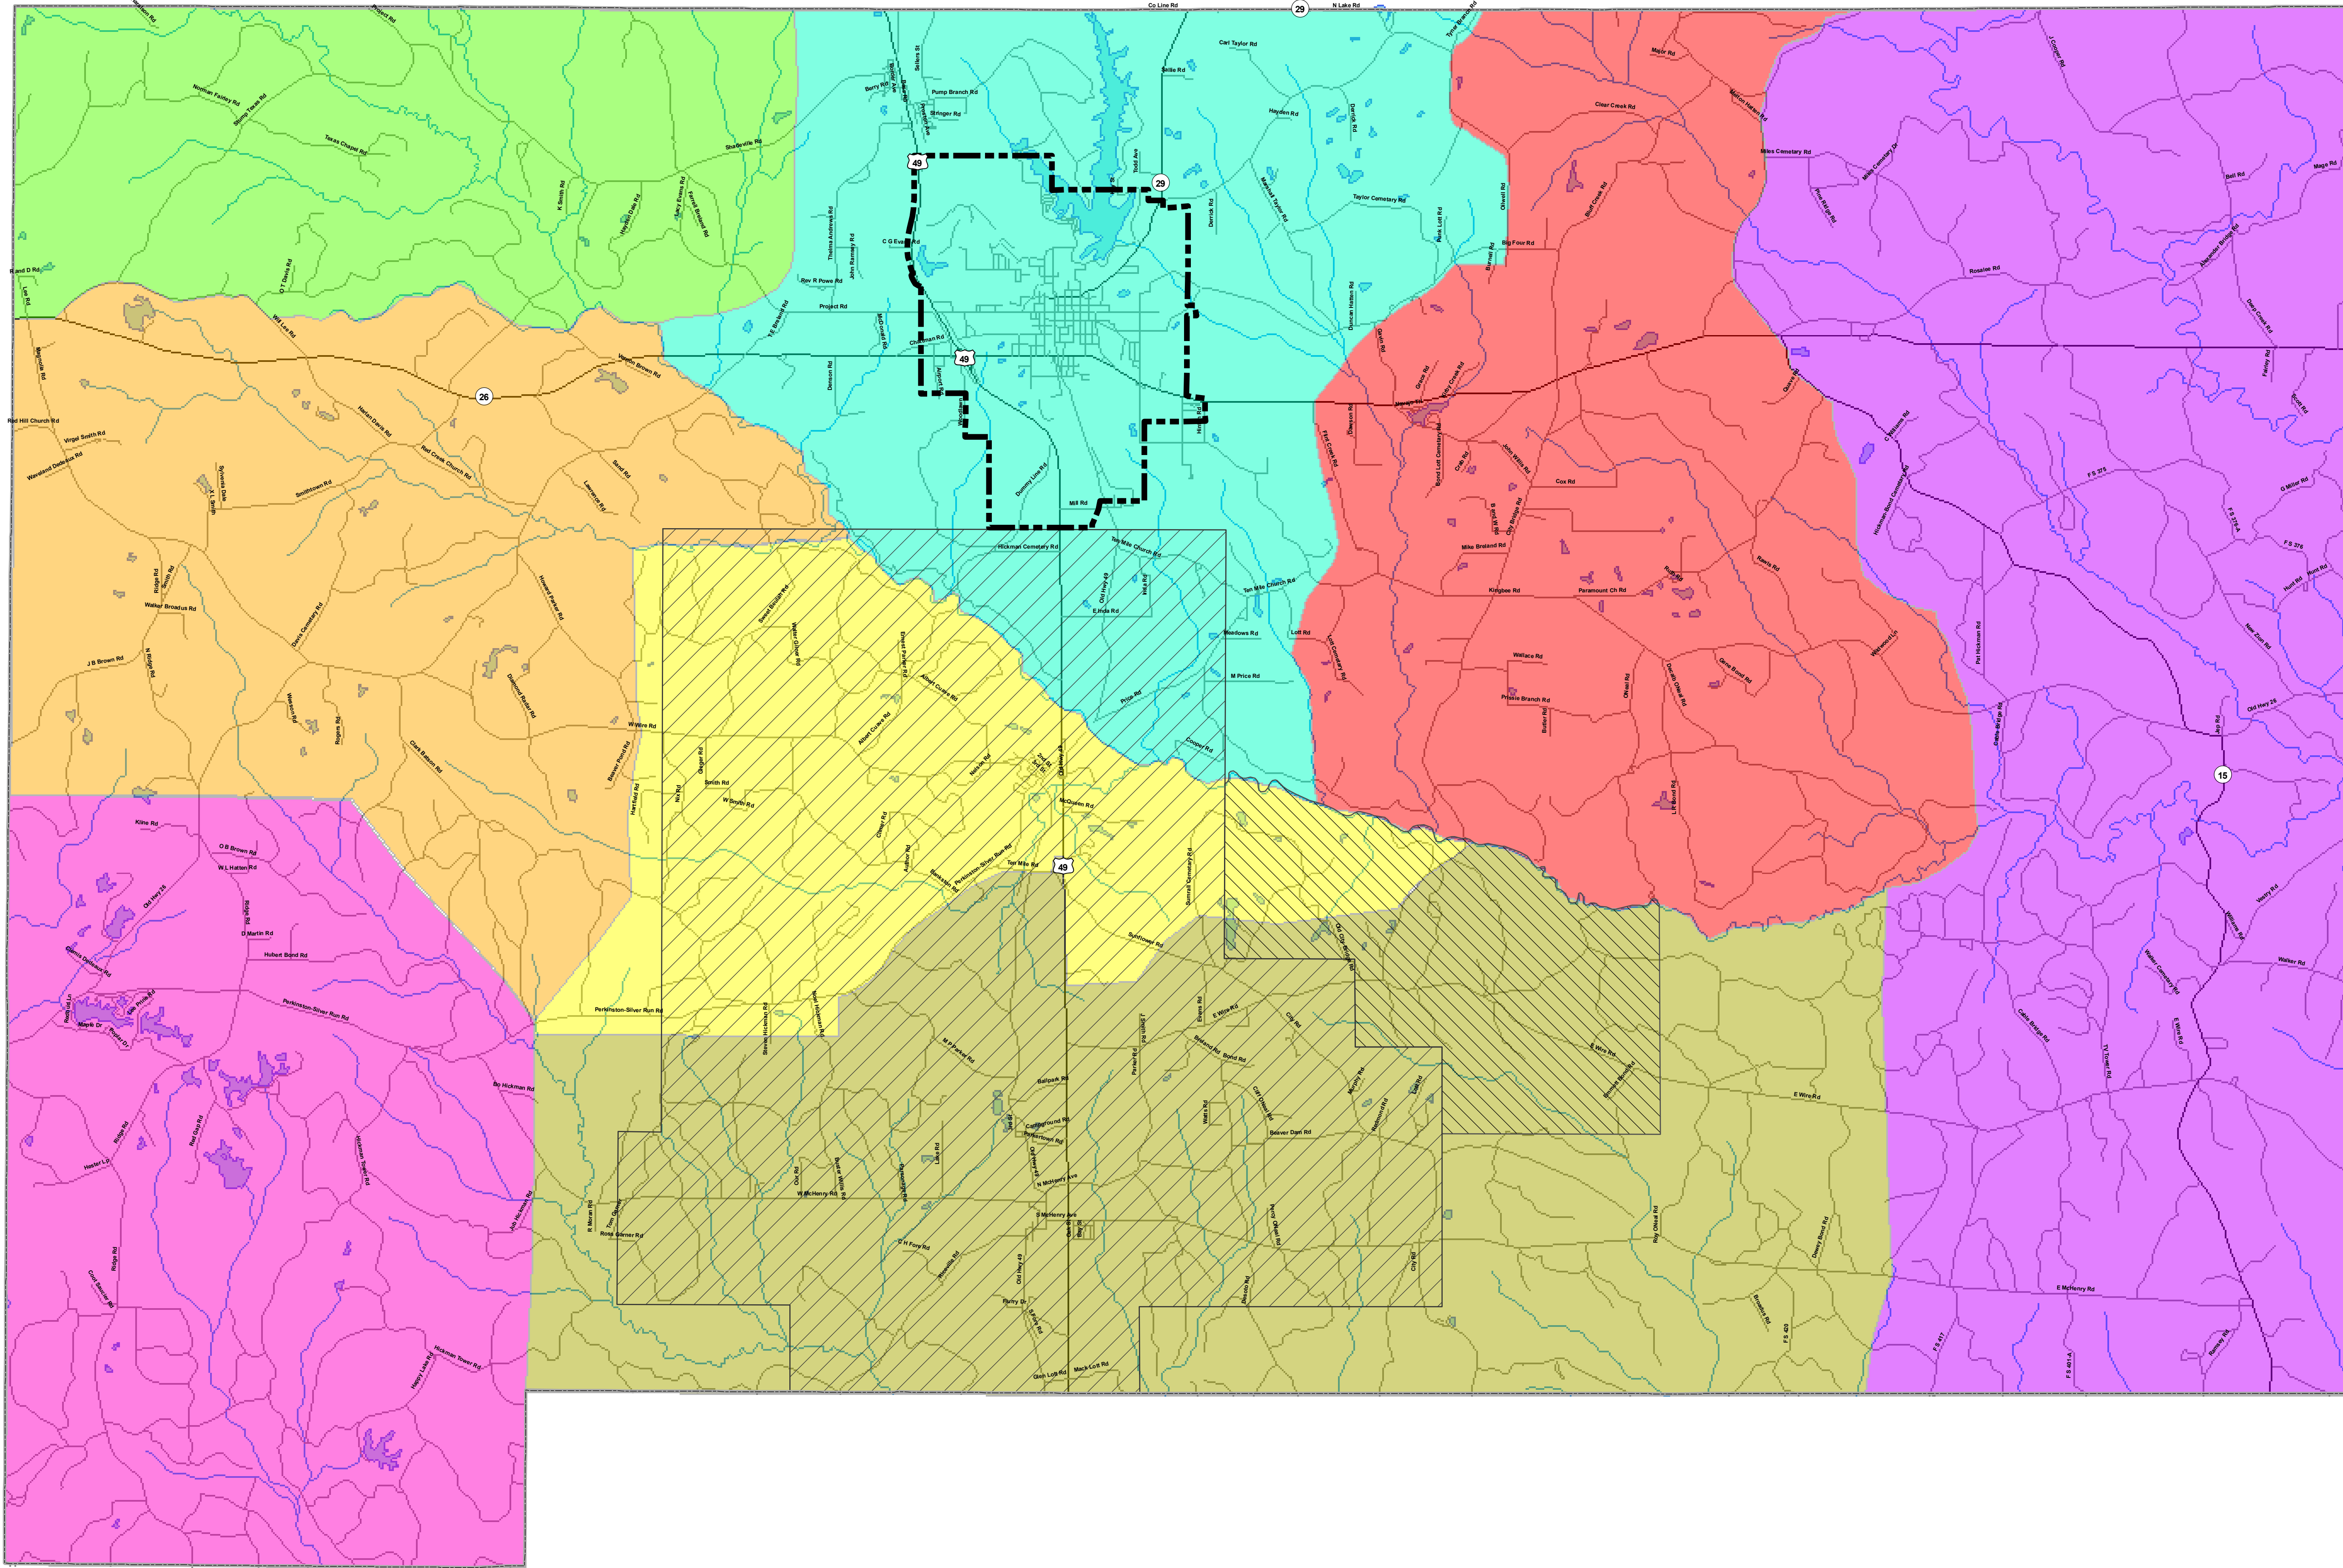

FIRE DISTRICTS FOR STONE COUNTY, MISSISSIPPI

Legend

- Counties
- City Limits
- South Central Stone County
- Proposed South Central Stone County Addition
- Big Level VFD
- Magnolia VFD
- McHenry VFD
- North West VFD
- Perkinston VFD
- Ramsey Springs VFD
- Silver Run VFD
- Wiggins FD County
- County Roads
- Primary Roads
- Perennial Streams
- Water Bodies